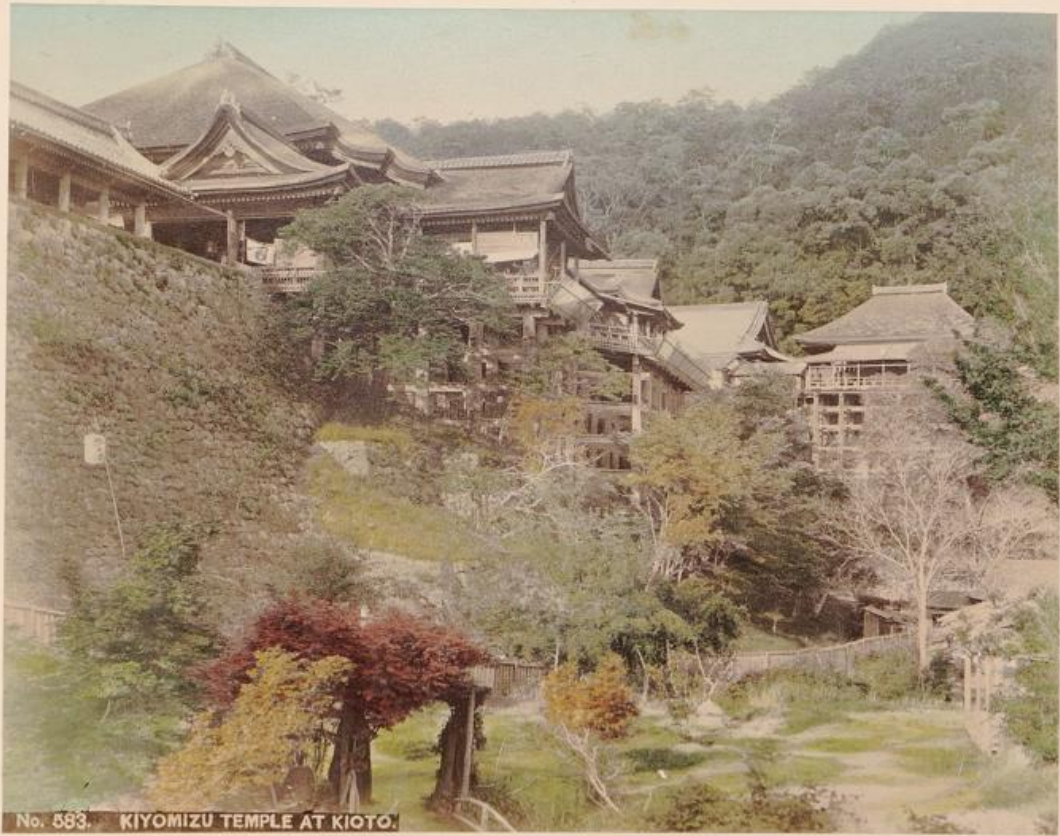

No. 583. KIYOMIZU TEMPLE AT KIOTO.